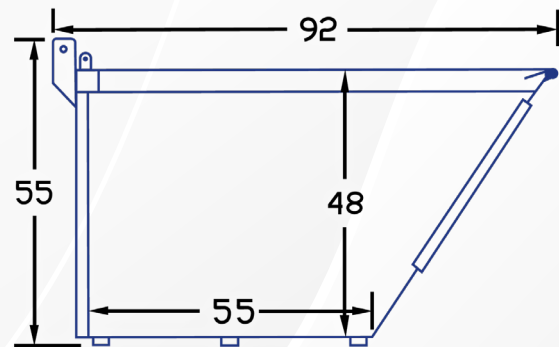

FRONT LOAD COMMERCIAL CONTAINER DIMENSIONS

Outside container Width is 84" including pockets. Casters add 8.75" to container height.

REAR LOAD COMMERCIAL CONTAINER DIMENSIONS

**1 yard
Non-Stackable**

**1.5 yard
Non-Stackable**

**1.5 yard
Stackable**

**2 yard
Non-Stackable**

2 yard Stackable

4 yard Stackable

6 yard Stackable

8 yard Stackable

Outside container Width is 84" including pockets. Casters add 8.75" to container height.