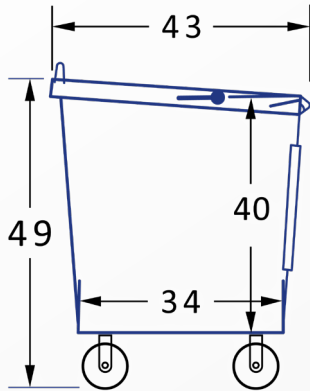

FRONT LOAD COMMERCIAL CONTAINER DIMENSIONS

Outside container Width is 84" including pockets. Casters add 8.75" to container height.

REAR LOAD COMMERCIAL CONTAINER DIMENSIONS

**1 yard
Non-Stackable**

**1.5 yard
Non-Stackable**

**1.5 yard
Stackable**

**2 yard
Non-Stackable**

2 yard Stackable

4 yard Stackable

6 yard Stackable

8 yard Stackable

Outside container Width is 84" including pockets. Casters add 8.75" to container height.