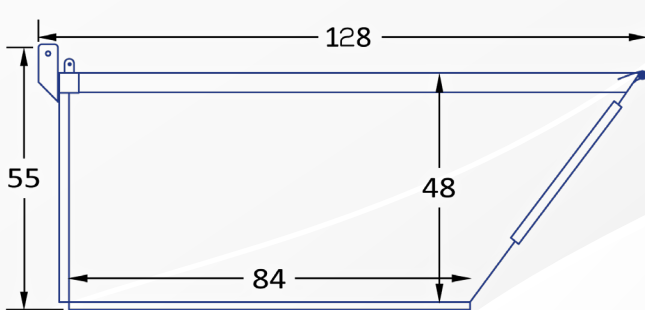

FRONT LOAD COMMERCIAL CONTAINER DIMENSIONS

Outside container Width is 84" including pockets. Casters add 8.75" to container height.

REAR LOAD COMMERCIAL CONTAINER DIMENSIONS

**1 yard
Non-Stackable**

**1.5 yard
Non-Stackable**

**1.5 yard
Stackable**

**2 yard
Non-Stackable**

2 yard Stackable

4 yard Stackable

6 yard Stackable

8 yard Stackable

Outside container Width is 84" including pockets. Casters add 8.75" to container height.