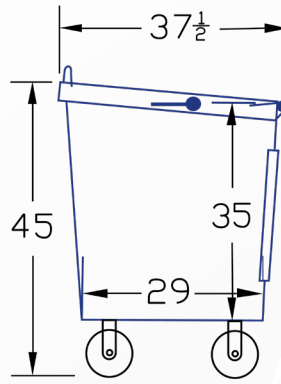

FRONT LOAD COMMERCIAL CONTAINER DIMENSIONS

Outside container Width is 84" including pockets. Casters add 8.75" to container height.

REAR LOAD COMMERCIAL CONTAINER DIMENSIONS

**1 yard
Non-Stackable**

**1.5 yard
Non-Stackable**

**1.5 yard
Stackable**

**2 yard
Non-Stackable**

2 yard Stackable

4 yard Stackable

6 yard Stackable

8 yard Stackable

Outside container Width is 84" including pockets. Casters add 8.75" to container height.