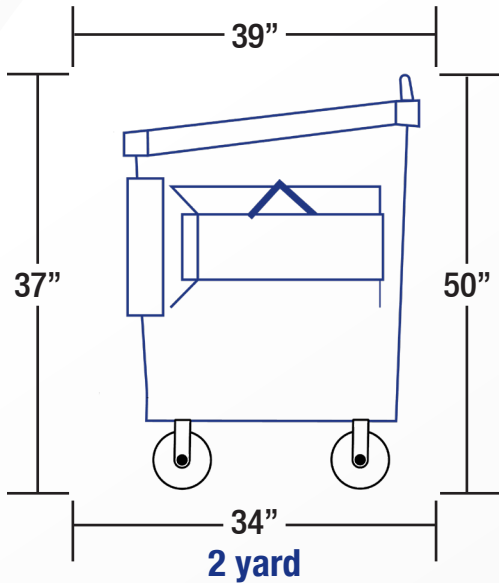

FRONT LOAD COMMERCIAL CONTAINER DIMENSIONS

Outside container Width is 84" including pockets. Casters add 8.75" to container height.

REAR LOAD COMMERCIAL CONTAINER DIMENSIONS

**1 yard
Non-Stackable**

**1.5 yard
Non-Stackable**

**1.5 yard
Stackable**

**2 yard
Non-Stackable**

2 yard Stackable

4 yard Stackable

6 yard Stackable

8 yard Stackable

Outside container Width is 84" including pockets. Casters add 8.75" to container height.