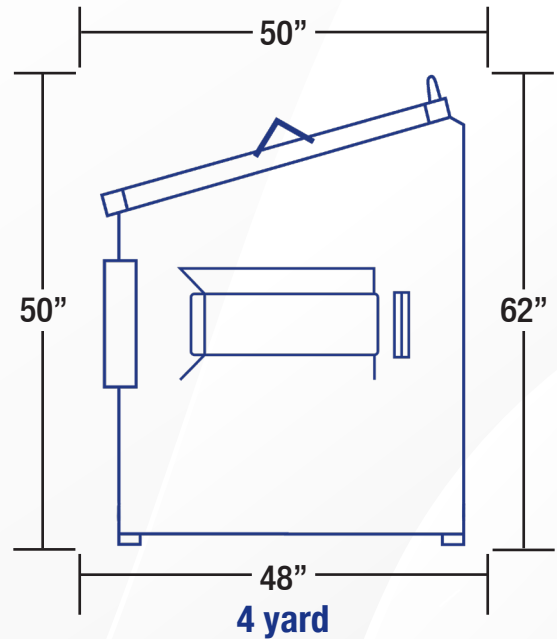

FRONT LOAD COMMERCIAL CONTAINER DIMENSIONS

Outside container Width is 84" including pockets. Casters add 8.75" to container height.

REAR LOAD COMMERCIAL CONTAINER DIMENSIONS

**1 yard
Non-Stackable**

**1.5 yard
Non-Stackable**

**1.5 yard
Stackable**

**2 yard
Non-Stackable**

2 yard Stackable

4 yard Stackable

6 yard Stackable

8 yard Stackable

Outside container Width is 84" including pockets. Casters add 8.75" to container height.