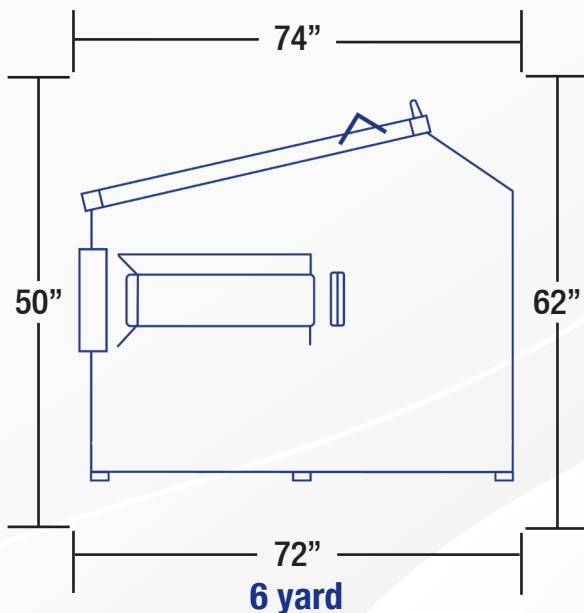

FRONT LOAD COMMERCIAL CONTAINER DIMENSIONS

Outside container Width is 84" including pockets. Casters add 8.75" to container height.

REAR LOAD COMMERCIAL CONTAINER DIMENSIONS

**1 yard
Non-Stackable**

**1.5 yard
Non-Stackable**

**1.5 yard
Stackable**

**2 yard
Non-Stackable**

2 yard Stackable

4 yard Stackable

6 yard Stackable

8 yard Stackable

Outside container Width is 84" including pockets. Casters add 8.75" to container height.