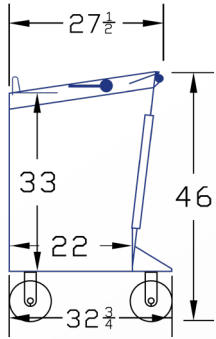

FRONT LOAD COMMERCIAL CONTAINER DIMENSIONS

Outside container Width is 84" including pockets. Casters add 8.75" to container height.

REAR LOAD COMMERCIAL CONTAINER DIMENSIONS

**1 yard
Non-Stackable**

**1.5 yard
Non-Stackable**

**1.5 yard
Stackable**

**2 yard
Non-Stackable**

2 yard Stackable

4 yard Stackable

6 yard Stackable

8 yard Stackable

Outside container Width is 84" including pockets. Casters add 8.75" to container height.