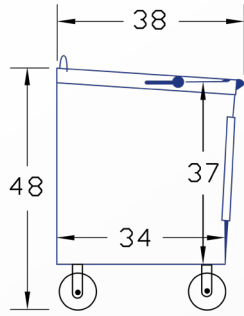

FRONT LOAD COMMERCIAL CONTAINER DIMENSIONS

Outside container Width is 84" including pockets. Casters add 8.75" to container height.

REAR LOAD COMMERCIAL CONTAINER DIMENSIONS

**1 yard
Non-Stackable**

**1.5 yard
Non-Stackable**

**1.5 yard
Stackable**

**2 yard
Non-Stackable**

2 yard Stackable

4 yard Stackable

6 yard Stackable

8 yard Stackable

Outside container Width is 84" including pockets. Casters add 8.75" to container height.