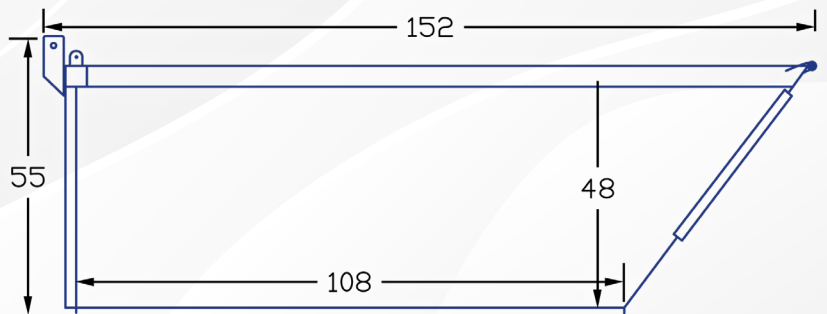

FRONT LOAD COMMERCIAL CONTAINER DIMENSIONS

Outside container Width is 84" including pockets. Casters add 8.75" to container height.

REAR LOAD COMMERCIAL CONTAINER DIMENSIONS

**1 yard
Non-Stackable**

**1.5 yard
Non-Stackable**

**1.5 yard
Stackable**

**2 yard
Non-Stackable**

2 yard Stackable

4 yard Stackable

6 yard Stackable

8 yard Stackable

Outside container Width is 84" including pockets. Casters add 8.75" to container height.