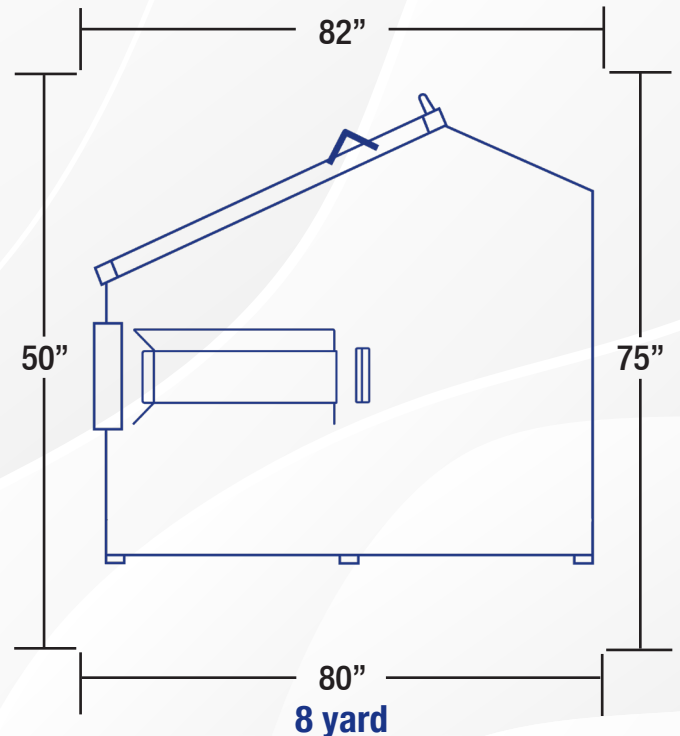

FRONT LOAD COMMERCIAL CONTAINER DIMENSIONS

Outside container Width is 84" including pockets. Casters add 8.75" to container height.

REAR LOAD COMMERCIAL CONTAINER DIMENSIONS

**1 yard
Non-Stackable**

**1.5 yard
Non-Stackable**

**1.5 yard
Stackable**

**2 yard
Non-Stackable**

2 yard Stackable

4 yard Stackable

6 yard Stackable

8 yard Stackable

Outside container Width is 84" including pockets. Casters add 8.75" to container height.