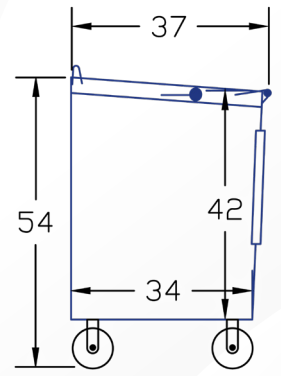

FRONT LOAD COMMERCIAL CONTAINER DIMENSIONS

Outside container Width is 84" including pockets. Casters add 8.75" to container height.

REAR LOAD COMMERCIAL CONTAINER DIMENSIONS

**1 yard
Non-Stackable**

**1.5 yard
Non-Stackable**

**1.5 yard
Stackable**

**2 yard
Non-Stackable**

2 yard Stackable

4 yard Stackable

6 yard Stackable

8 yard Stackable

Outside container Width is 84" including pockets. Casters add 8.75" to container height.